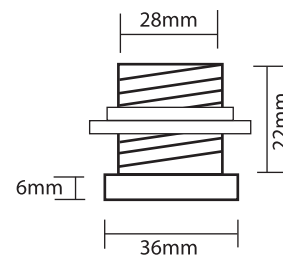

Power Puk 14 / White

Made in Italy

Order Code: **19938**

Product Code: **EVPP15W**

Colour: **White** 6400K

Description: Power Puk LED spotlight, Brushed aluminium round frame, recessed mounting.

Data: Seoul 1 x 1W LED, 80lm output, 30° beam spread, requires 350mA Constant Current LED driver.

Size: Ø 36mm (H) 22mm

Cutout: Ø28mm Recessed mounted

Requires: 350mA Constant Current LED driver (DM20/350) not included. Please refer to power supply section for correct drivers.

Domus Lighting

29-31 Richland Street Kingsgrove NSW 2208