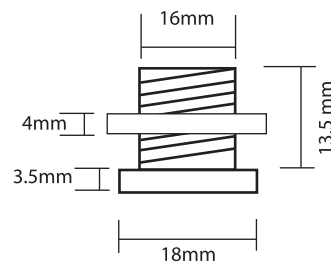

# Power Puk 13 / White

Made in Italy

Order Code: **19934**

Product Code: **EVPP13W**

Colour: **White** ■ 6400K

Description: Power Puk LED spotlight, Brushed aluminium round frame, recessed mounting.

Data: Seoul 1 x 1W LED, 80lm output, 12° beam spread, requires 350mA Constant Current LED driver.

Size: Ø 18mm (H) 13.5mm

Cutout: Ø16mm Recessed mounted

Requires: 350mA Constant Current LED driver (DM20/350) not included.  
Please refer to power supply section for correct drivers.

1W output	White 6400K	Constant Current	1 x 12° Beam spread	80 Lumens	Series wiring required
--------------	----------------	---------------------	------------------------	--------------	---------------------------