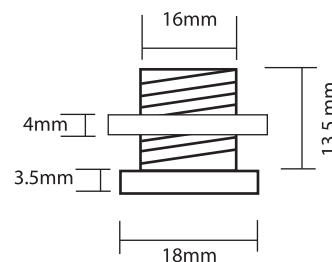

# Power Puk 13 / Warm White

Made in Italy

Order Code: **19933**

Product Code: **EVPP13WW**

Colour: **Warm White**  3200K

Description: Power Puk LED spotlight, Brushed aluminium round frame, recessed mounting.

Data: Seoul 1 x 1W LED, 50lm output, 12° beam spread, requires 350mA Constant Current LED driver.

Size: Ø 18mm (H) 13.5mm

Cutout: Ø16mm Recessed mounted

Requires: 350mA Constant Current LED driver (DM20/350) not included.  
Please refer to power supply section for correct drivers.

1W output	Warm White 3200K	Constant Current	1 x 12° Beam spread	50 Lumens	Series wiring required
--------------	---------------------	---------------------	------------------------	--------------	---------------------------