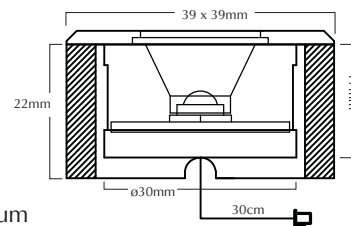

Power Puk 11 / Warm White

Order Code: **19930**

Product Code: **EVPP11WW**

Colour: **Warm White**  3200K

Description: Power Puk LED downlight, Brushed aluminium square frame, Surface mounting or recessed mounting.

Data: Cree 1 x 3W LED, 100lm output, 30° beam spread, requires 700mA Constant Current LED driver.

Size: (L) 39mm x (W) 39mm x (H) 22mm Surface Mounted

Cutout: Ø30mm Recessed mounted

Requires: 700mA Constant Current LED driver (EVPD309) not included. Please refer to power supply section for correct drivers.