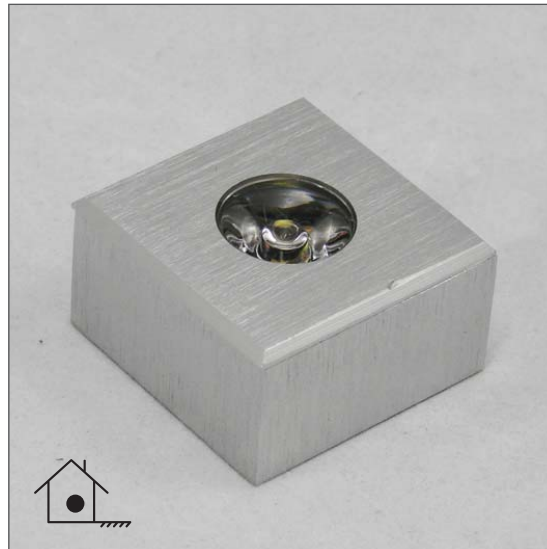

Power Puk 11 / Warm White

Order Code: **19930**

Product Code: **EVPP11WW**

Colour: **Warm White**  3200K

Description: Power Puk LED downlight, Brushed aluminium square frame, Surface mounting or recessed mounting.

Data: Cree 1 x 3W LED, 100lm output, 30° beam spread, requires 700mA Constant Current LED driver.

Size: (L) 39mm x (W) 39mm x (H) 22mm Surface Mounted

Cutout: Ø30mm Recessed mounted

Requires: 700mA Constant Current LED driver (EVPD309) not included. Please refer to power supply section for correct drivers.

3W output	Warm White 3200K	Constant Current	1 x 30° Beam spread	100 Lumens	Series wiring required
-----------	------------------	------------------	---------------------	------------	------------------------