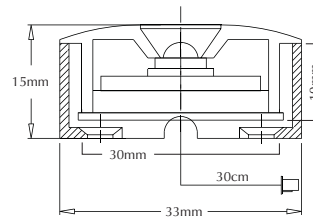

Power Puk 10 / White

Order Code: **19929**

Product Code: **EVPP10W**

Colour: **White** ■ 6400K

Description: Power Puk LED downlight, Brushed aluminium round frame, Surface mounting or recessed mounting.

Data: Cree 1 x 3W LED, 120lm output, 60° beam spread, requires 700mA Constant Current LED driver.

Size: Ø33mm (H) 15mm Surface Mounted

Cutout: Ø30mm Recessed mounted

Requires: 700mA Constant Current LED driver (EVPD309) not included.
Please refer to power supply section for correct drivers.

3W output	White 6400K	Constant Current	1 x 60° Beam spread	120 Lumens	Series wiring required
-----------	-------------	------------------	---------------------	------------	------------------------