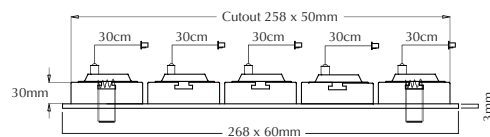

# Power Puk 09 / White

Order Code: **19927**

Product Code: **EVP09W**

Colour: **White**  6400K

Description: Power Puk LED downlight, Brushed aluminium frame, 5 x 2 way tilt adjustable.

Data: Cree 5 x 3W LED, 600lm output, 5 x 30° beam spread, requires 700mA Constant Current LED driver.

Size: (L) 268mm x (W) 60mm x (H) 30mm

Cutout: (L) 258mm x (W) 50mm

Requires: 700mA Constant Current LED driver (EVPD309) not included. Please refer to power supply section for correct drivers.

15W  
output