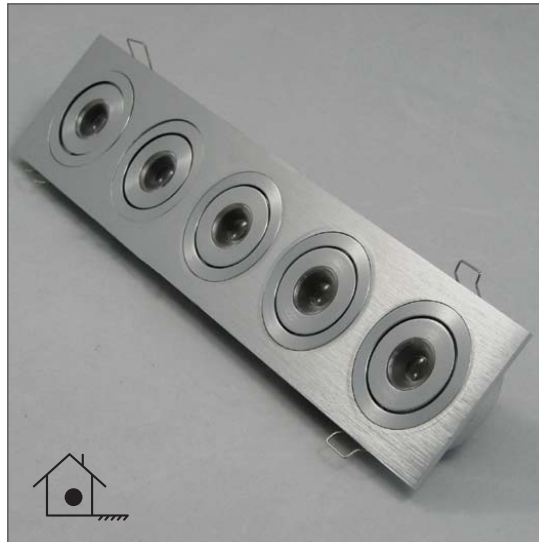

# Power Puk 09 / White

Order Code: **19927**

Product Code: **EVP09W**

Colour: **White**  6400K

Description: Power Puk LED downlight, Brushed aluminium frame, 5 x 2 way tilt adjustable.

Data: Cree 5 x 3W LED, 600lm output, 5 x 30° beam spread, requires 700mA Constant Current LED driver.

Size: (L) 268mm x (W) 60mm x (H) 30mm

Cutout: (L) 258mm x (W) 50mm

Requires: 700mA Constant Current LED driver (EVPD309) not included. Please refer to power supply section for correct drivers.

15W  
output