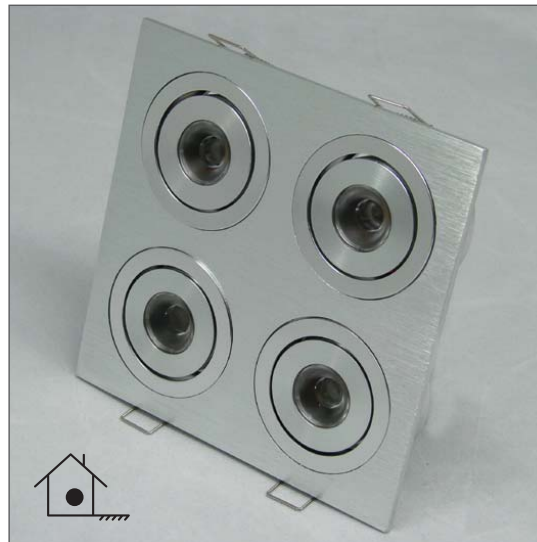

Power Puk 07 / White

Order Code: **19923**

Product Code: **EVPP07W**

Colour: **White** 6400K

Description: Power Puk LED downlight, Brushed aluminium frame, 4 x 2 way tilt adjustable.

Data: Cree 4 x 3W LED, 480lm output, 4 x 30° beam spread, requires 700mA Constant Current LED driver.

Size: (L) 110mm x (W) 110mm x (H) 30mm

Cutout: (L) 102mm x (W) 102mm

Requires: 700mA Constant Current LED driver (EVPD309) not included. Please refer to power supply section for correct drivers.

| | | | | | |
|---------------|----------------|---------------------|------------------------|---------------|---------------------------|
| 12W output | White 6400K | Constant Current | 4 x 30° Beam spread | 480 Lumens | Series wiring required |
|---------------|----------------|---------------------|------------------------|---------------|---------------------------|