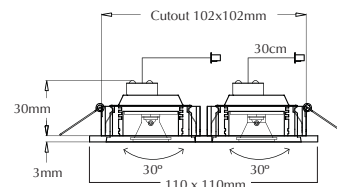

Power Puk 07 / White

Order Code: **19923**

Product Code: **EVPP07W**

Colour: **White** 6400K

Description: Power Puk LED downlight, Brushed aluminium frame, 4 x 2 way tilt adjustable.

Data: Cree 4 x 3W LED, 480lm output, 4 x 30° beam spread, requires 700mA Constant Current LED driver.

Size: (L) 110mm x (W) 110mm x (H) 30mm

Cutout: (L) 102mm x (W) 102mm

Requires: 700mA Constant Current LED driver (EVPD309) not included. Please refer to power supply section for correct drivers.

| | | | | | |
|---------------|----------------|---------------------|------------------------|---------------|---------------------------|
| 12W output | White 6400K | Constant Current | 4 x 30° Beam spread | 480 Lumens | Series wiring required |
|---------------|----------------|---------------------|------------------------|---------------|---------------------------|