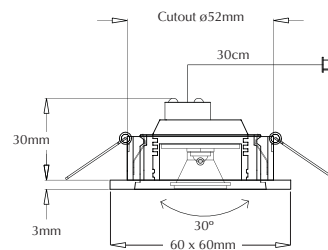

Power Puk 04 / White

Order Code: **19917**

Product Code: **EVPP04W**

Colour: **White** 6400K

Description: Power Puk LED downlight, Brushed aluminium frame, 2 way tilt adjustable.

Data: Cree 1 x 3W LED, 120lm output, 30° beam spread, requires 700mA Constant Current LED driver.

Size: (L) 60mm x (W) 60mm x (H) 30mm

Cutout: Ø52mm

Requires: 700mA Constant Current LED driver (EVPD309) not included. Please refer to power supply section for correct drivers.

3W
output

White
6400K

Constant
Current