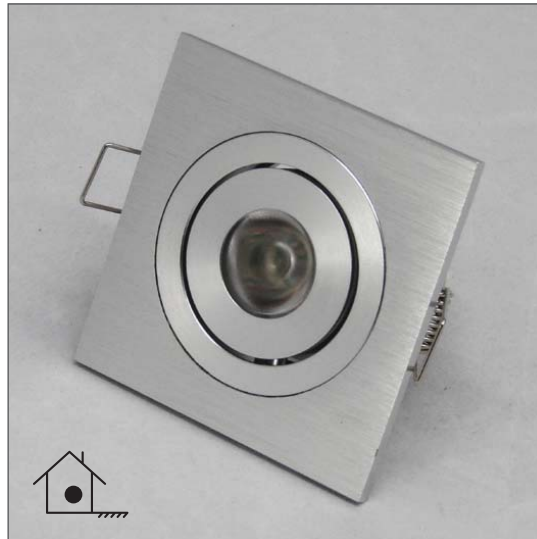

Power Puk 04 / White

Order Code: **19917**

Product Code: **EVPP04W**

Colour: **White** 6400K

Description: Power Puk LED downlight, Brushed aluminium frame, 2 way tilt adjustable.

Data: Cree 1 x 3W LED, 120lm output, 30° beam spread, requires 700mA Constant Current LED driver.

Size: (L) 60mm x (W) 60mm x (H) 30mm

Cutout: Ø52mm

Requires: 700mA Constant Current LED driver (EVPD309) not included. Please refer to power supply section for correct drivers.

3W
output

White
6400K

Constant
Current