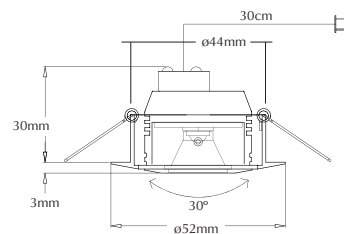

Power Puk 03 / White

Order Code: **19915**

Product Code: **EVPP03W**

Colour: **White** 6400K

Description: Power Puk LED downlight, Brushed aluminium frame, 2 way tilt adjustable.

Data: Cree 1 x 3W LED, 120lm output, 30° beam spread, requires 700mA Constant Current LED driver.

Size: Ø52mm (H) 30mm

Cutout: Ø44mm

Requires: 700mA Constant Current LED driver (EVPD309) not included. Please refer to power supply section for correct drivers.

3W
output

White
6400K

Constant
Current

1 x 30°
Beam spread