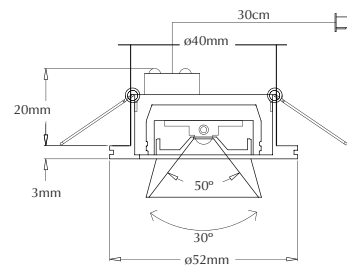

Power Puk 02 / White

Order Code: **19913**

Product Code: **EVPP02W**

Colour: **White** 6400K

Description: Power Puk LED downlight, Brushed aluminium frame, 2 way tilt adjustable.

Data: Cree 1 x 3W LED, 120lm output, 50° beam spread, requires 700mA Constant Current LED driver.

Size: Ø52mm (H) 20mm

Cutout: Ø40mm

Requires: 700mA Constant Current LED driver (EVPD309) not included. Please refer to power supply section for correct drivers.

Domus Lighting

29-31 Richland Street Kingsgrove NSW 2208