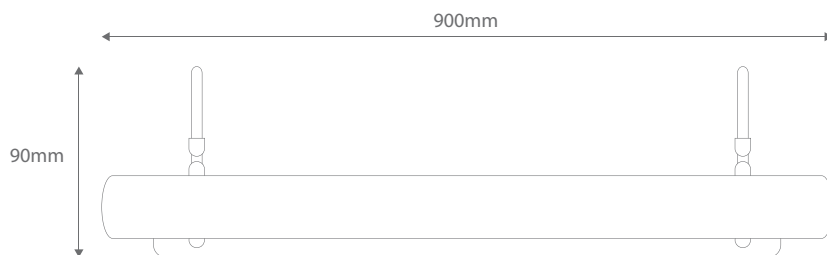

PL-791/90

90cm Picture Light

Order Code:	18148	Black	4 x 20W B22 CFL
	18149	Brass	4 x 20W B22 CFL
	18150	Chrome	4 x 20W B22 CFL
	18152	Satin Brass	4 x 20W B22 CFL
	18153	Satin Chrome	4 x 20W B22 CFL
	18154	White	4 x 20W B22 CFL

Dimensions: Width 900mm
Height 90mm

Made in Australia

Requires: Lamps.

LED Option: LED BC Lamp recommended.
Please refer to Lamps Section.

Product Code: **PL-791/90**

Description: Picture light featuring two arms and longer head. Great for lighting up landscape paintings.