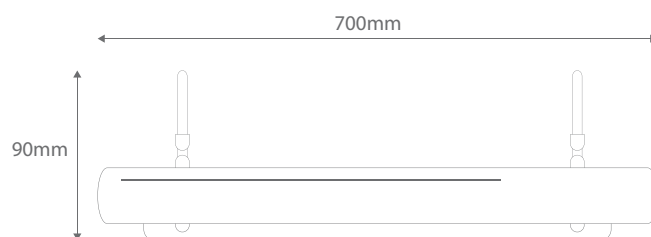

PL-791/70

70cm Picture Light

Order Code:	18140	Black	4 x 20W B22 CFL
	18141	Brass	4 x 20W B22 CFL
	18142	Chrome	4 x 20W B22 CFL
	18144	Satin Brass	4 x 20W B22 CFL
	18145	Satin Chrome	4 x 20W B22 CFL
	18146	White	4 x 20W B22 CFL

Dimensions: Width 700mm
Height 90mm

Made in Australia

Requires: Lamps.

LED Option: LED BC Lamp recommended.
Please refer to Lamps Section.

Product Code: **PL-791/70**

Description: Picture light featuring two arms and longer head. Great for lighting up landscape paintings.