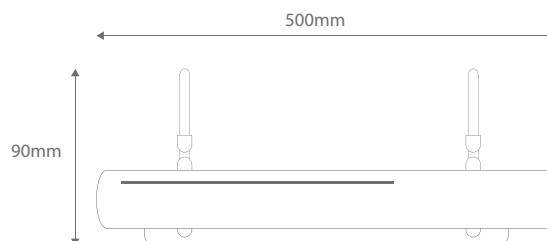

PL-791/50

50cm Picture Light

Order Code:	18132	Black	2 x 20W B22 CFL
	18133	Brass	2 x 20W B22 CFL
	18134	Chrome	2 x 20W B22 CFL
	18136	Satin Brass	2 x 20W B22 CFL
	18137	Satin Chrome	2 x 20W B22 CFL
	18138	White	2 x 20W B22 CFL

Dimensions: Width 500mm
Height 90mm

Made in Australia

Requires: Lamps.

LED Option: LED BC Lamp recommended.
Please refer to Lamps Section.

Product Code: **PL-791/50**

Description: Picture light featuring two arms and longer head. Great for lighting up landscape paintings.