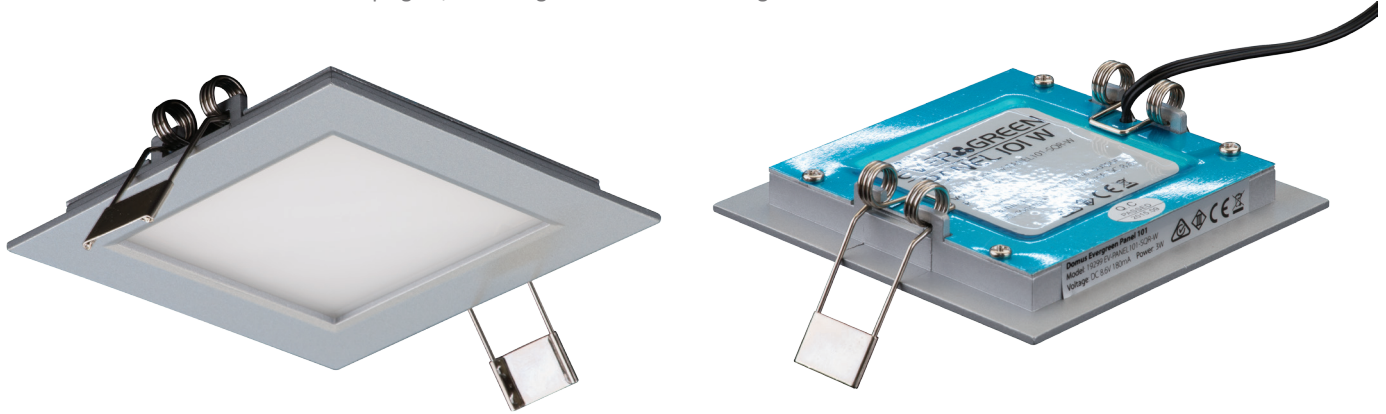

PANEL-101 LED Panel

Description

3W recessed LED Panel Light. Silver powder coated aluminium frame, opal diffuser. These are ideal as low level internal step lights, or wall lights. Direct 240V wiring into remote LED Driver.

Specification Features

Input Voltage: 240V AC
 Power (W): 3W
 IP rating (IP): 44
 Lumens (lm): Warm White 3000K - 118lm
 Neutral White 4000K - 122lm
 White 6000K - 128lm
 LED type: SMD
 CCT: 3000K - 4000K - 6000K
 CRI: ≥80
 Beam angle (°): 120°
 Dimmable: No
 Lifespan (hrs): 40,000hrs
 Cutout: 90x85mm

Order Code: 19297
 Product Code: PANEL-101-SLR-WW
 Colour: Silver
 Order Code: 19298
 Product Code: PANEL-101-SLR-NW
 Colour: Silver
 Order Code: 19299
 Product Code: PANEL-101-SLR-W
 Colour: Silver

Diagrams / Additional