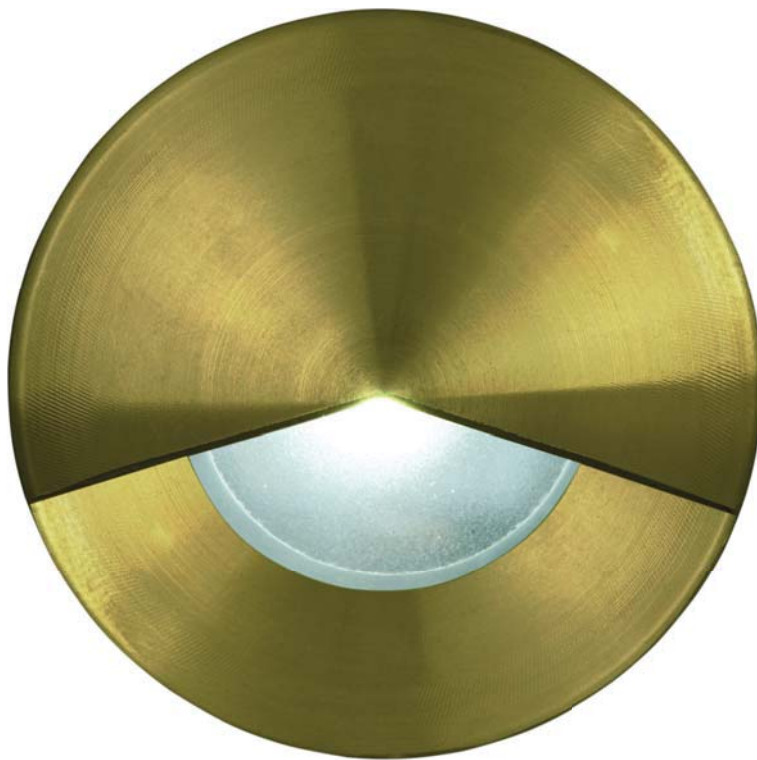

EV-MINI-EYE-BRS-WW

Order Code:	19494
Product Code:	EV-MINI-EYE-BRS-WW
Description:	The MINI EYE is a unique and discrete recessed wall/path light for interior or exterior applications. This makes it a perfect luminaire for bringing the outside in.
Data:	The MINI EYE is made from solid brass cover, 6063 grade aluminium body, custom aluminium heat sink, 1 x 3W CREE LED, warm white 3000K, 120lm output, CRI 85%, frosted glass, diffused beam, constant current 700mA.
Fitting Size:	Ø40mm x (D) 63mm
Additional:	The above wall/path light requires a constant current 700mA LED driver