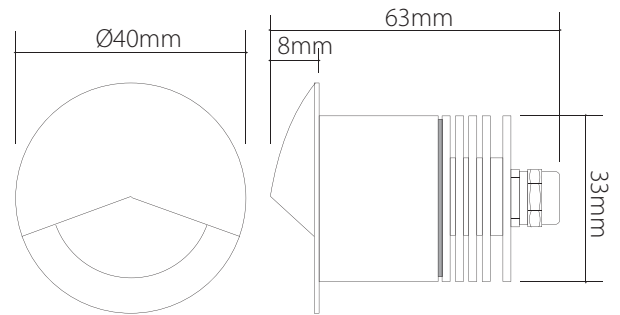

EV-MINI-EYE-BRS-WW

Order Code:	19494
Product Code:	EV-MINI-EYE-BRS-WW
Description:	The MINI EYE is a unique and discrete recessed wall/path light for interior or exterior applications. This makes it a perfect luminaire for bringing the outside in.
Data:	The MINI EYE is made from solid brass cover, 6063 grade aluminium body, custom aluminium heat sink, 1 x 3W CREE LED, warm white 3000K, 120lm output, CRI 85%, frosted glass, diffused beam, constant current 700mA.
Fitting Size:	Ø40mm x (D) 63mm
Additional:	The above wall/path light requires a constant current 700mA LED driver