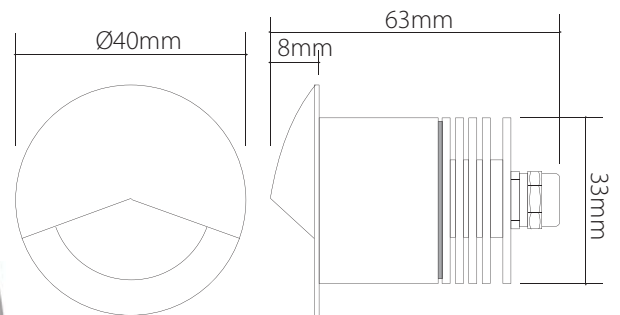

# EV-MINI-EYE-WWW

Order Code:	19496
Product Code:	EV-MINI-EYE-WWW
Description:	The MINI EYE is a unique and discrete recessed wall/path light for interior or exterior applications. This makes it a perfect luminaire for bringing the outside in.
Data:	The MINI EYE is made from 6063 grade aluminium, natural anodised finish, custom aluminium heat sink, 1 x 3W CREE LED, warm white 3000K, 120lm output, CRI 85%, frosted glass, diffused beam, constant current 700mA.
Fitting Size:	Ø40mm x (D) 63mm
Additional:	The above wall/path light requires a constant current 700mA LED driver