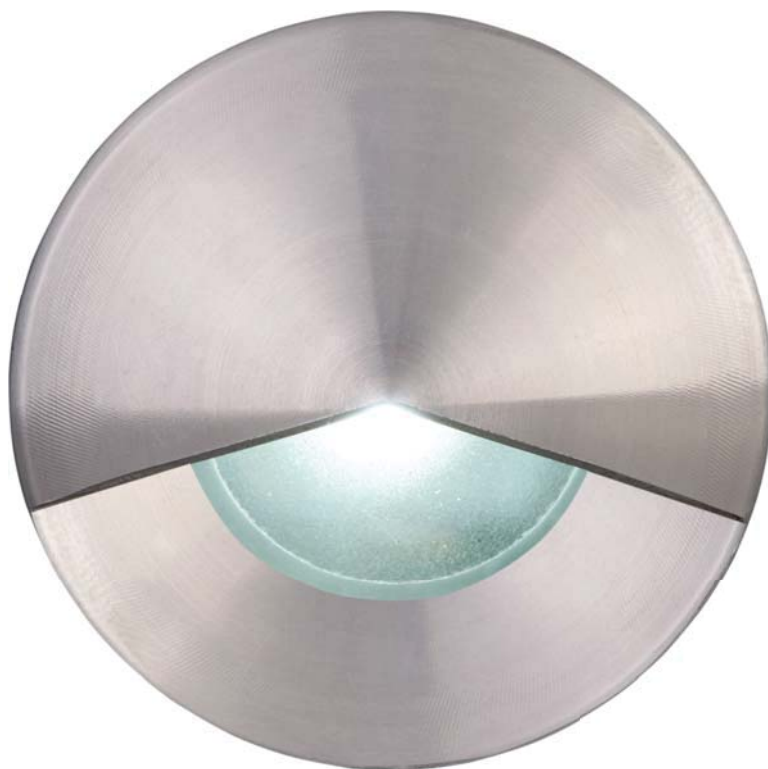

# EV-MINI-EYE-WWW

Order Code:	19496
Product Code:	EV-MINI-EYE-WWW
Description:	The MINI EYE is a unique and discrete recessed wall/path light for interior or exterior applications. This makes it a perfect luminaire for bringing the outside in.
Data:	The MINI EYE is made from 6063 grade aluminium, natural anodised finish, custom aluminium heat sink, 1 x 3W CREE LED, warm white 3000K, 120lm output, CRI 85%, frosted glass, diffused beam, constant current 700mA.
Fitting Size:	Ø40mm x (D) 63mm
Additional:	The above wall/path light requires a constant current 700mA LED driver