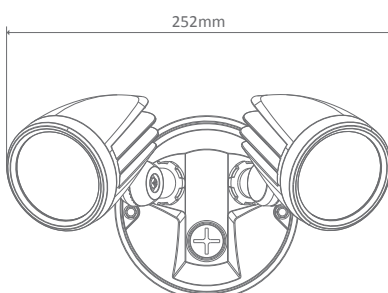

MURO-30 30W Twin Spotlight

Description

Integrating LED technology with the traditional spotlight, the MURO-30 LED Spot Light provides an efficient and cost-effective solution for outdoor lighting. Constructed from die-cast aluminium, with a glass cover, and rated at IP54, the MURO-30 is capable of braving the elements while providing you with a consistent wash of white LED light over your favourite outdoor areas.

Specification Features

Input Voltage:	240V 50Hz
Power (W):	2 x 15W
IP rating (IP):	54
Lumens (lm):	White 5000K - 2000lm (1000lmx2)
LED type:	Everlight
CCT:	5000K
CRI:	≥80
Beam angle (°):	115°
Dimmable:	No
Lifespan (hrs):	40,000hrs
Material:	Die-cast + Glass

Diagrams / Additional

- Order Code: 25019
- Product Code: MURO-30-B-W
- Colour: Black Body - White 5000K
- Order Code: 25020
- Product Code: MURO-30-S-W
- Colour: Silver Body - White 5000K
- Order Code: 25021
- Product Code: MURO-30-W-W
- Colour: White Body - White 5000K