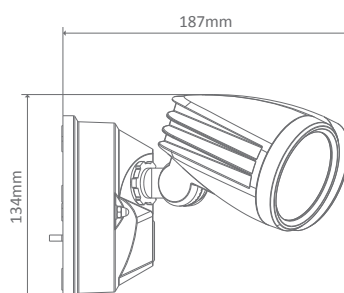

MURO-30 30W Twin Spotlight

Description

Integrating LED technology with the traditional spotlight, the MURO-30 LED Spot Light provides an efficient and cost-effective solution for outdoor lighting. Constructed from die-cast aluminium, with a glass cover, and rated at IP54, the MURO-30 is capable of braving the elements while providing you with a consistent wash of white LED light over your favourite outdoor areas.

Specification Features

Input Voltage:	240V 50Hz
Power (W):	2 x 15W
IP rating (IP):	54
Lumens (lm):	White 5000K - 2000lm (1000lmx2)
LED type:	Everlight
CCT:	5000K
CRI:	≥80
Beam angle (°):	115°
Dimmable:	No
Lifespan (hrs):	40,000hrs
Material:	Die-cast + Glass

Diagrams / Additional

- Order Code: 25019
- Product Code: MURO-30-B-W
- Colour: Black Body - White 5000K
- Order Code: 25020
- Product Code: MURO-30-S-W
- Colour: Silver Body - White 5000K
- Order Code: 25021
- Product Code: MURO-30-W-W
- Colour: White Body - White 5000K