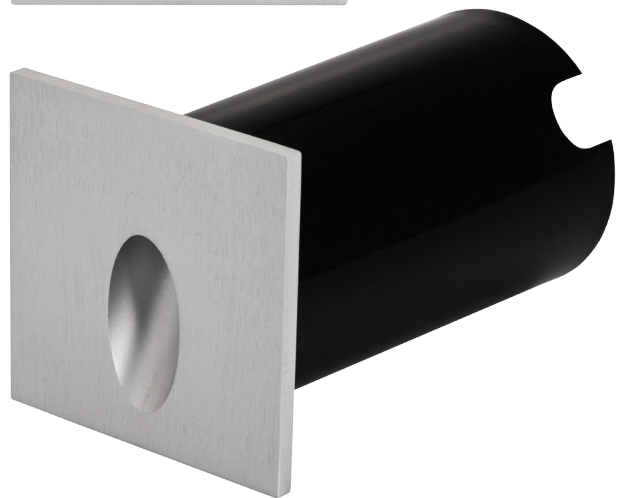

ME-SQUARE

Steplight

Description

The ME-Square is a unique recessed wall light offering not only a modern take on traditional halogen style lights but also boosts outstanding performance. Made from solid 6063 grade aluminium and machined to perfection, coupled with a titanium anodise process gives the ME-Square its edge over the others. High intensity downward lighting is provided by CREE LED a well-known and recognised name in the LED world. Part of its beauty rests in the fact that the same fixture can be installed throughout your home and then continue out into the garden thanks to its High IP rating and multiple mounting options.

Specification Features

Input Current:	700mA (Driver Required)
Power (W):	3W
IP rating (IP):	IP65
Lumens (lm):	Warm White 3200K - 160lm White 6400K - 180lm
LED type:	CREE LED
CCT:	3200K - 6400K
Mounting Options:	-Plaster board -Concrete
CRI:	≥85
Beam angle (°):	30°
Dimmable:	Yes*
Lifespan (hrs):	50,000hrs
Cutout (∅):	∅60mm
Wiring:	Series wiring