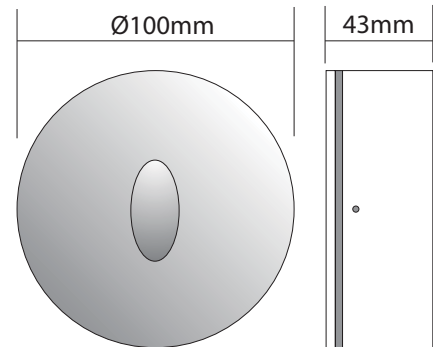

EV-ME-SM-R-W

Order Code:	19979
Product Code:	EV-ME-SM-R-W
Description:	A surface mounted round wall or step light for interior or exterior applications. Simple yet clean in design yet fully functional.
Data:	Die cast aluminium body, special metalware treatment (Chromate), custom silver colour polyester powder coated finish, 1 x 3W Cree LED lamps, white colour 6000K, 180lm output, CRI 85%, 25° down beam angle, built-in LED driver (BID). IP65 rating, timber/Gyprock install or polycarbonate housing for concrete, 240VAC input voltage.
Fitting Size:	(Ø) 100mm x (D) 43mm
Additional:	The above wall light is non dimmable.