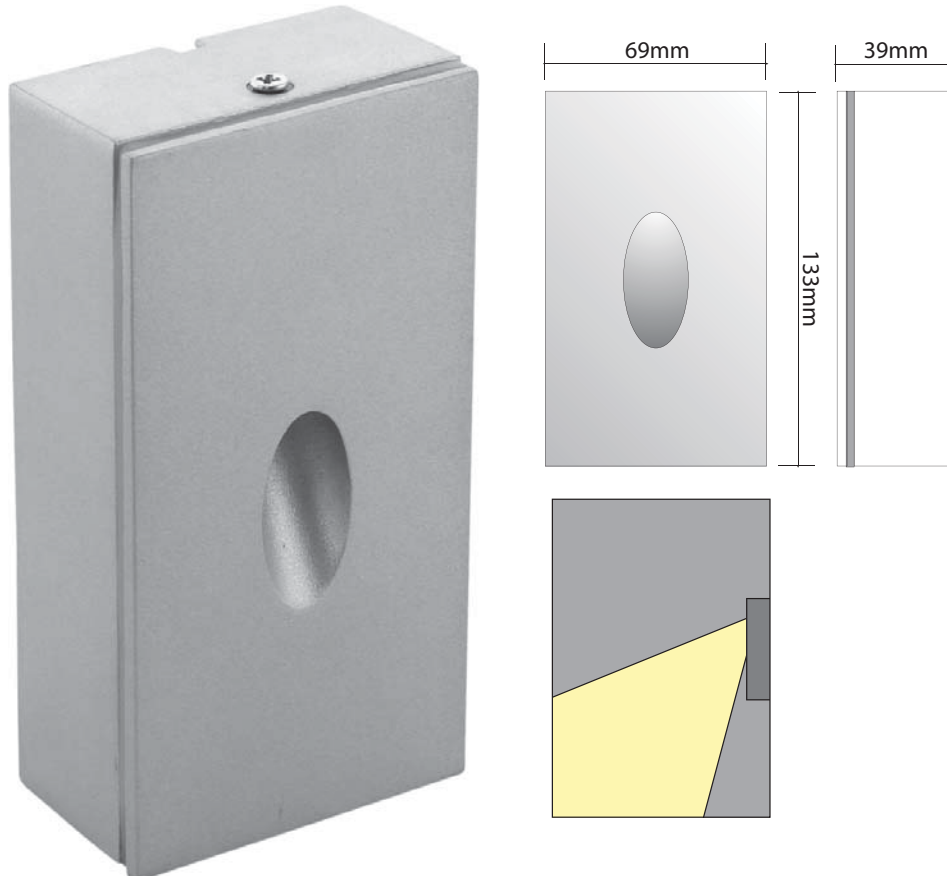

# EV-ME-SM-S-W

- Order Code:** 19981
- Product Code:** EV-ME-SM-S-W
- Description:** A surface mounted square wall or step light for interior or exterior applications. Simple yet clean in design yet fully functional.
- Data:** Die cast aluminium body, special metalware treatment (Chromate), custom silver colour polyester powder coated finish, 1 x 3W Cree LED lamps, white colour 6000K, 180lm output, CRI 85%, 25° down beam angle, built-in LED driver (BID). IP54 rating, timber/Gyprock install or polycarbonate housing for concrete, 240VAC input voltage.
- Fitting Size:** (W) 69mm x (L) 133mm x (D) 39mm
- Additional:** The above wall light is non dimmable.