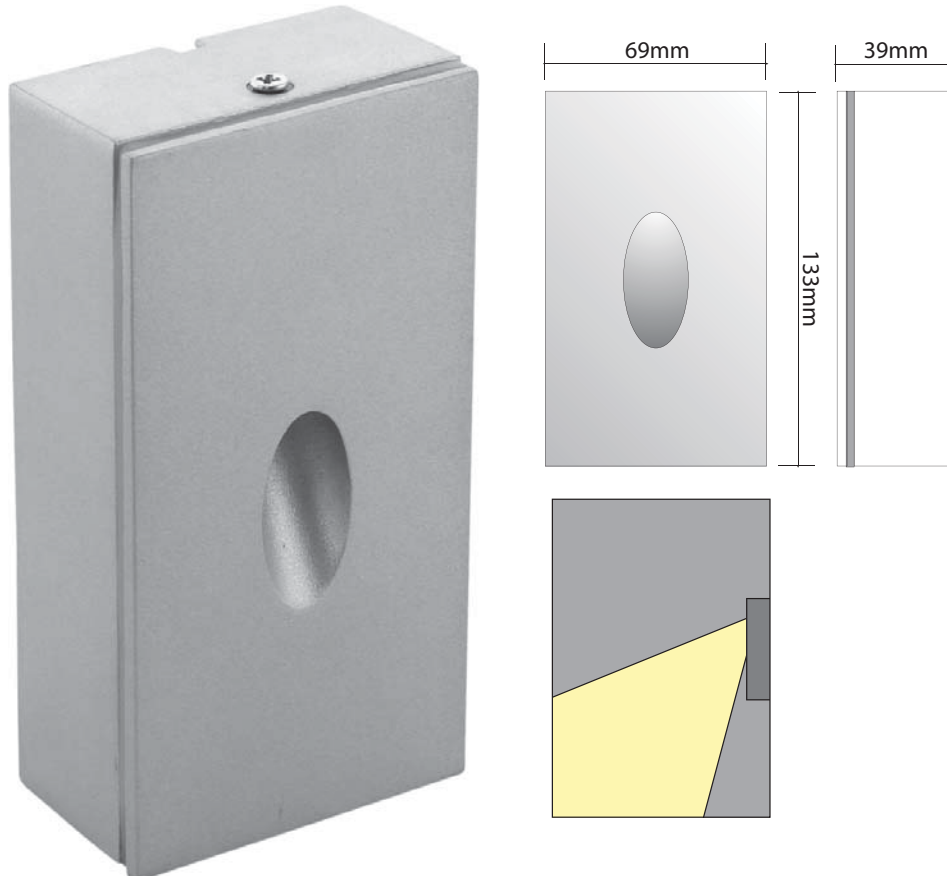

EV-ME-SM-S-WW

- Order Code:** 19980
- Product Code:** EV-ME-SM-S-WW
- Description:** A surface mounted square wall or step light for interior or exterior applications. Simple yet clean in design yet fully functional.
- Data:** Die cast aluminium body, special metalware treatment (Chromate), custom silver colour polyester powder coated finish, 1 x 3W Cree LED lamps, warm white colour 3000K, 120lm output, CRI 85%, 25° down beam angle, built-in LED driver (BID). IP54 rating, timber/Gyprock install or polycarbonate housing for concrete, 240VAC input voltage.
- Fitting Size:** (W) 69mm x (L) 133mm x (D) 39mm
- Additional:** The above wall light is non dimmable.