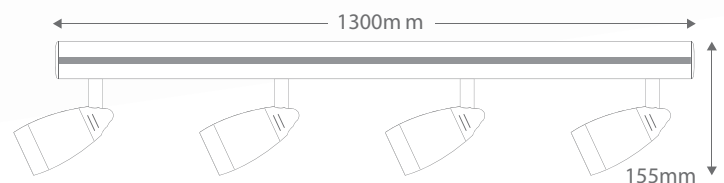

LV-4905/4B

Four Light Bar (Integral Transformer)

Order Code:	17346	Chrome	4 x 50W QT12
	17347	Gold	4 x 50W QT12
	17348	Satin Chrome	4 x 50W QT12
	17349	White	4 x 50W QT12

Product Code: **LV-4905/4B**

Description: Four glass cone low voltage spotlights on a single bar. Adjustable heads - Transformer included and integrated within bar.

Dimensions: Length 1300mm
Height 155mm

Requires: Lamps.

Domus Lighting

29-31 Richland Street Kingsgrove NSW 2208

Phone: (02) 9554 9600 | Fax: (02) 9554 9433 | Email: sales@domuslighting.com

Quality
ISO 9001
SAI GLOBAL