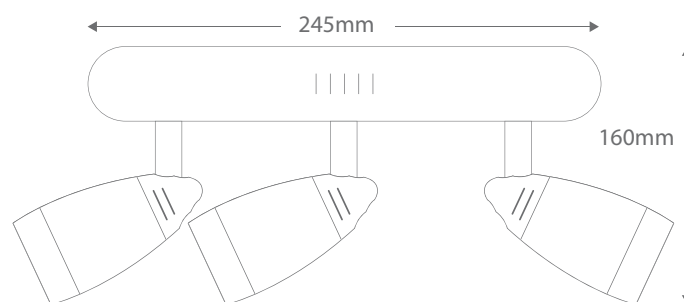

## Three Light Round Plate (Integral Transformer)

Order Code:	<b>17354</b>	Chrome	3 x 50W QT12
	<b>17355</b>	Gold	3 x 50W QT12
	<b>17356</b>	Satin Chrome	3 x 50W QT12
	<b>17357</b>	White	3 x 50W QT12

Product Code: **LV-4905/3R**

Description: Three glass cone low voltage spotlights on a round plate. Adjustable heads - Transformer included and integrated within plate.

Dimensions: Diameter 245mm  
 Height 160mm

Requires: Lamps.

**Domus Lighting**