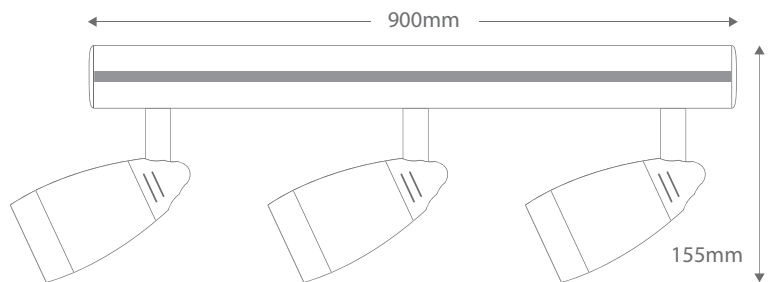

## Three Light Bar (Integral Transformer)

Order Code:	<b>17342</b>	Chrome	3 x 50W QT12
	<b>17343</b>	Gold	3 x 50W QT12
	<b>17344</b>	Satin Chrome	3 x 50W QT12
	<b>17345</b>	White	3 x 50W QT12

Product Code: **LV-4905/3B**

Description: Three glass cone low voltage spotlights on a single bar. Adjustable heads - Transformer included and integrated within bar.

Dimensions: Length 900mm  
Height 155mm

Requires: Lamps.

**Domus Lighting**