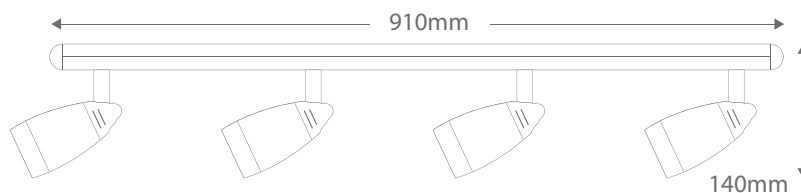

LV-4904/4B

Four Light Bar (Remote Transformer)

Order Code:	17322	Chrome	4 x 50W QT12
	17323	Gold	4 x 50W QT12
	17324	Satin Chrome	4 x 50W QT12
	17325	White	4 x 50W QT12

Product Code: **LV-4904/4B**

Description: Four glass cone low voltage spotlights on a single bar.
 Adjustable heads - No transformer in bar.

Dimensions: Length 910mm
 Height 140mm

Requires: Remote transformer and lamps.

Domus Lighting

29-31 Richland Street Kingsgrove NSW 2208

Phone: (02) 9554 9600 | Fax: (02) 9554 9433 | Email: sales@domuslighting.com