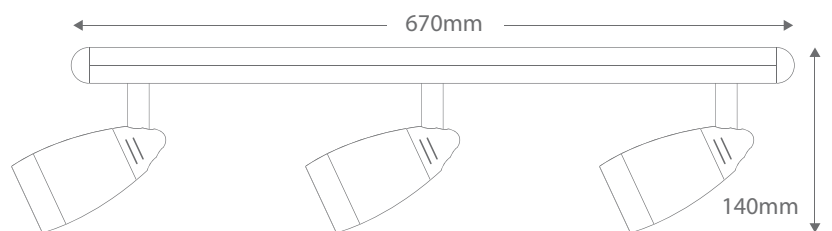

## Three Light Bar (Remote Transformer)

Order Code:	<b>17318</b>	Chrome	3 x 50W QT12
	<b>17319</b>	Gold	3 x 50W QT12
	<b>17320</b>	Satin Chrome	3 x 50W QT12
	<b>17321</b>	White	3 x 50W QT12

Product Code: **LV-4904/3B**

Description: Three glass cone low voltage spotlights on a single bar. Adjustable heads - No transformer in bar.

Dimensions: Length 670mm  
Height 140mm

Requires: Remote transformer and lamps.

**Domus Lighting**