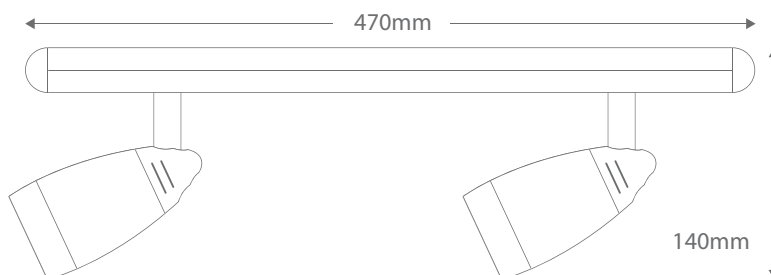

LV-4904/2B

Two Light Bar (Remote Transformer)

Order Code:	17314	Chrome	2 x 50W QT12
	17315	Gold	2 x 50W QT12
	17316	Satin Chrome	2 x 50W QT12
	17317	White	2 x 50W QT12

Product Code: **LV-4904/2B**

Description: Two light glass cone low voltage spotlights on a single bar.

Dimensions: Length 470mm
 Height 140mm

Requires: Remote transformer and lamps.

Domus Lighting

29-31 Richland Street Kingsgrove NSW 2208

Phone: (02) 9554 9600 | Fax: (02) 9554 9433 | Email: sales@domuslighting.com