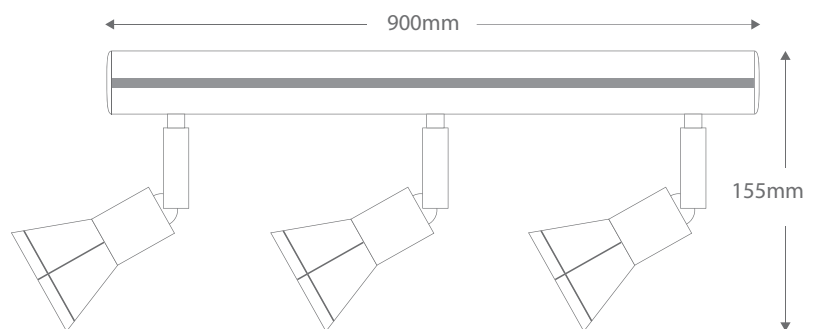

LV-4003/3B

Three Light Bar (Integral Transformer)

Order Code:	17184	Beige	3 x 50W MR16
	17185	Black	3 x 50W MR16
	17186	Chrome	3 x 50W MR16
	17188	Satin Brass	3 x 50W MR16
	17189	Satin Chrome	3 x 50W MR16
	17190	White	3 x 50W MR16

Product Code: **LV-4003/3B**

Description: Three Faretto low voltage spotlights on bar. Adjustable heads - Transformer included and integrated within bar.

Dimensions: Length 900mm
Height 155mm

Requires: Lamps.