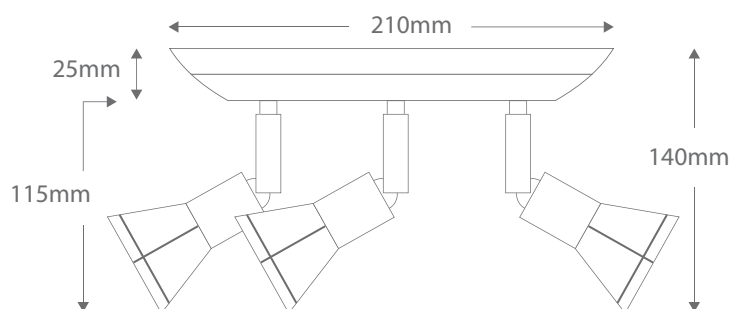

LV-4002/3R

Three Light Round Plate (Remote Transformer)

Order Code:	17135	Beige	3 x 50W MR16
	17136	Black	3 x 50W MR16
	17137	Chrome	3 x 50W MR16
	17139	Satin Brass	3 x 50W MR16
	17140	Satin Chrome	3 x 50W MR16
	17141	White	3 x 50W MR16

Product Code: **LV-4002/3R**

Description: Three Faretto low voltage spotlights on a round base. Adjustable heads. No transformer in base.

Dimensions: Diameter 210mm
Height 140mm

Requires: Remote transformer and lamps.