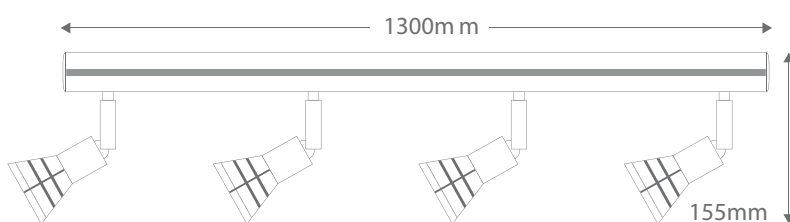

LV-4001/4B

Four Light Bar (Integral Transformer)

Order Code:	17051	Beige	4 x 50W MR16
	17052	Black	4 x 50W MR16
	17053	Chrome	4 x 50W MR16
	17055	Satin Brass	4 x 50W MR16
	17056	Satin Chrome	4 x 50W MR16
	17057	White	4 x 50W MR16

Product Code: **LV-4001/4B**

Description: Four Farette low voltage spotlights on single bar. Transformer included and integrated within bar.

Dimensions: Length 1300mm
 Height 155mm

Requires: Lamps.

Domus Lighting