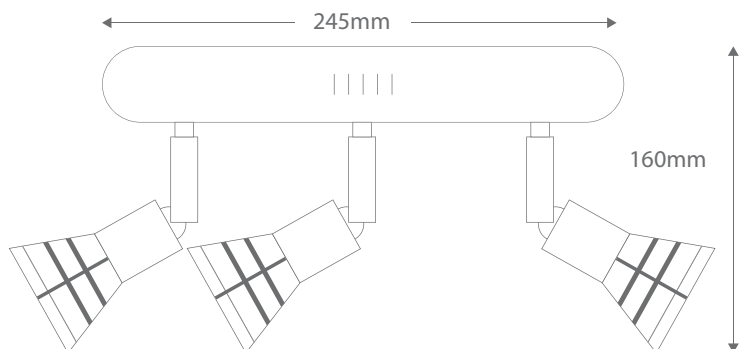

LV-4001/3R

Three Light Round Plate (Integral Transformer)

Order Code:	17065	Beige	3 x 50W MR16
	17066	Black	3 x 50W MR16
	17067	Chrome	3 x 50W MR16
	17069	Satin Brass	3 x 50W MR16
	17070	Satin Chrome	3 x 50W MR16
	17071	White	3 x 50W MR16

Product Code: **LV-4001/3R**

Description: Three Farette low voltage spotlights on round plate. Transformer included and integrated within plate.

Dimensions: Diameter 245mm
Height 160mm

Requires: Lamps.

Domus Lighting