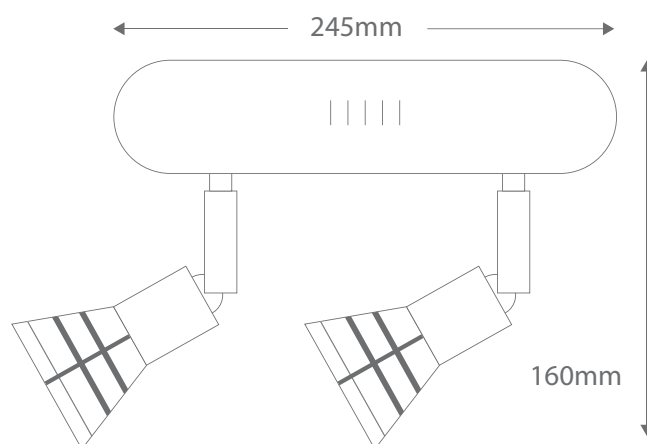

## Two Light Round Plate (Integral Transformer)

Order Code:	<b>17058</b>	Beige	2 x 50W MR16
	<b>17059</b>	Black	2 x 50W MR16
	<b>17060</b>	Chrome	2 x 50W MR16
	<b>17062</b>	Satin Brass	2 x 50W MR16
	<b>17063</b>	Satin Chrome	2 x 50W MR16
	<b>17064</b>	White	2 x 50W MR16

Product Code: **LV-4001/2R**

Description: Two Farette low voltage spotlights on base. Transformer included and integrated within plate.

Dimensions: Diameter 245mm  
Height 160mm

Requires: Lamps.

**Domus Lighting**