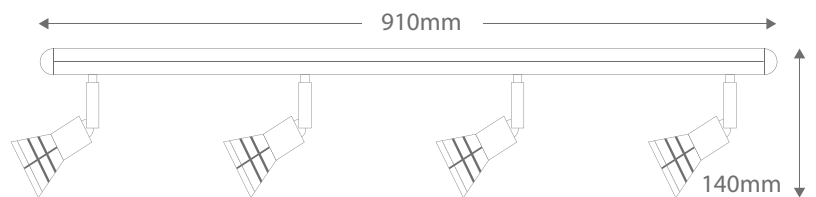

LV-4000/4B

Four Light Bar (Remote Transformer)

Order Code:	17009	Beige	4 x 50W MR16
	17010	Black	4 x 50W MR16
	17011	Chrome	4 x 50W MR16
	17013	Satin Brass	4 x 50W MR16
	17014	Satin Chrome	4 x 50W MR16
	17015	White	4 x 50W MR16

Product Code: **LV-4000/4B**

Description: Four Farette low voltage spotlights on single bar.
Adjustable heads - No transformer in base.

Dimensions: Length 910mm
Height 140mm

Requires: Remote transformer and lamps.