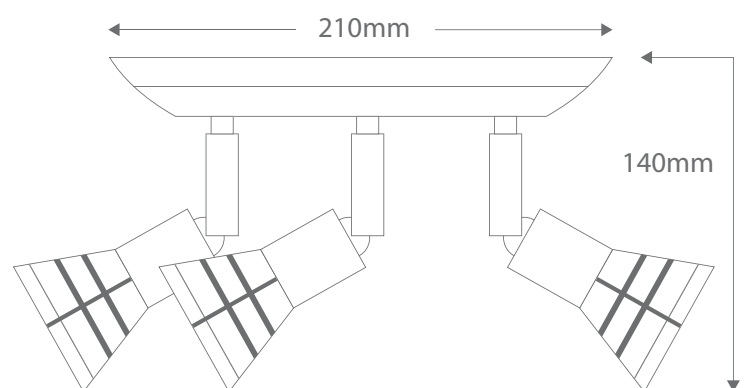

## Three Light Round Plate (Remote Transformer)

Order Code:	<b>17023</b>	Beige	3 x 50W MR16
	<b>17024</b>	Black	3 x 50W MR16
	<b>17025</b>	Chrome	3 x 50W MR16
	<b>17027</b>	Satin Brass	3 x 50W MR16
	<b>17028</b>	Satin Chrome	3 x 50W MR16
	<b>17029</b>	White	3 x 50W MR16

Product Code: **LV-4000/3R**

Description: Three Farette low voltage spotlights on round base. Adjustable heads - No transformer in base.

Dimensions: Diameter 210mm  
Height 140mm

Requires: Remote transformer and lamps.