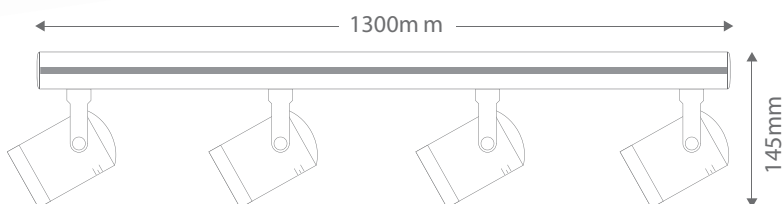

Domus Lighting

29-31 Richland Street Kingsgrove NSW 2208

Phone: (02) 9554 9600 | Fax: (02) 9554 9433 | Email: sales@domuslighting.com