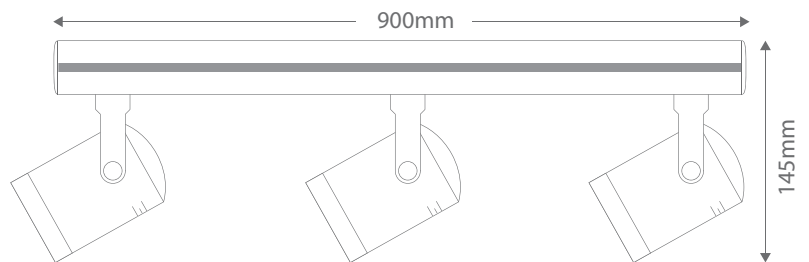

LV-3705/3B

Three Light Bar (Integral Transformer)

Order Code:	16932	Beige	3 x 50W MR16
	16933	Black	3 x 50W MR16
	16934	Chrome	3 x 50W MR16
	16935	Gold	3 x 50W MR16
	16936	Satin Brass	3 x 50W MR16
	16937	Satin Chrome	3 x 50W MR16
	16938	White	3 x 50W MR16

Product Code: **LV-3705/3B**

Description: Three Barrel head low voltage spotlights on a single bar. Adjustable heads. Transformer included and integrated within bar.

Dimensions: Length 900mm
Height 145mm