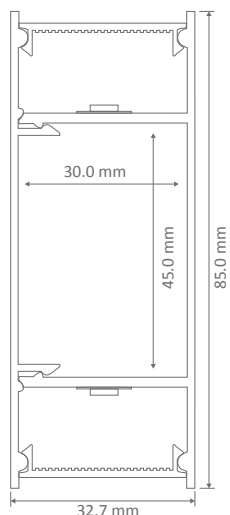

Diagrams / Additional