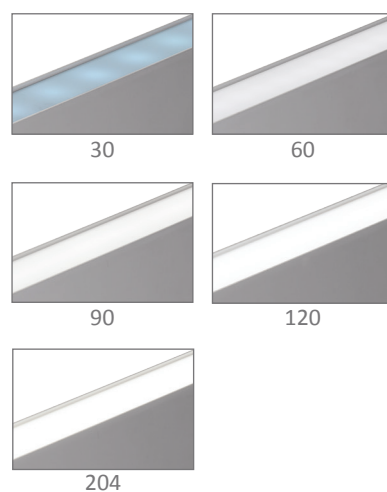

LED Output Variance: