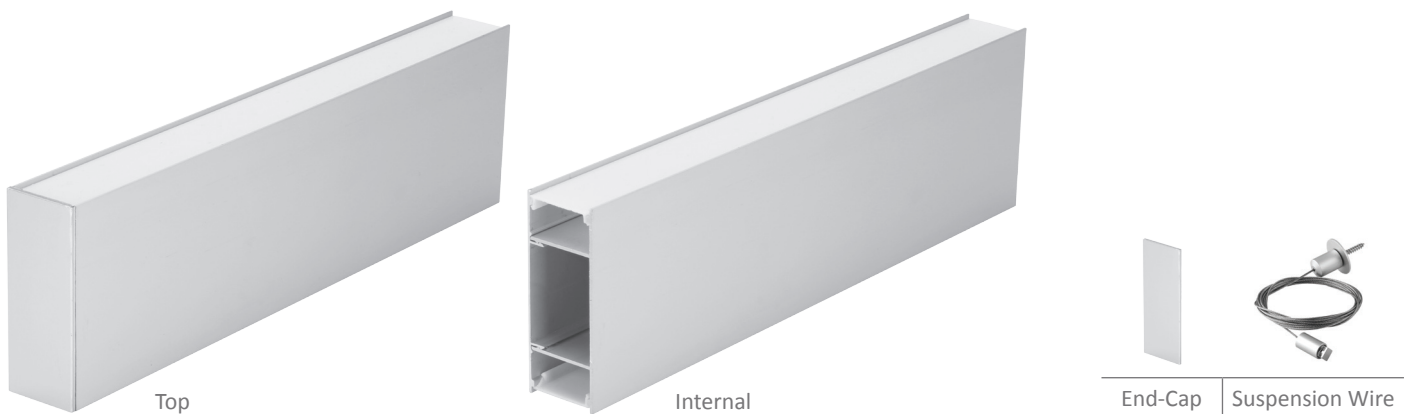

LUMA-LINE-2 LED Mounting Profile

Description

Introducing the LUMA-LINE-2 LED mounting profile system. The LUMA-LINE-2 is specifically designed for the Domus range of LED strip lighting. This aluminium mounting profile system incorporated extruded profile complete with opal colour PMMA diffuser. The key features of the LUMA-LINE-2 is the ability to not only conceal the LED strip lighting but also keep the strip lighting linear. Also, the LUMA-LINE-2 keeps LEDs free from foreign objects and vapours which may damage the LEDs. Another key point is the invisible screw mounting which is hidden with-in the profile for surface mounting applications but the LUMA-LINE-2 comes into its own as a continuous continuous wall up light and down light. The LUMA-LINE-2 can be used in sections to create a sleek look to any interior space or continues as a pelmet light. With the ability to also wire suspend makes this profile very adaptable. Applications include lounge rooms, lobbies, board rooms etc.

Specification Features

Installation:	Wall mounted or suspended
Material:	Extruded aluminium 6063
Finish:	Natural clear anodised
Diffuser:	Flat (PMMA) opal colour x 2
Length (mm):	2500mm continuous*
Size (mm):	Profile (W) 32.7mm (H) 85mm
Accessories (each):	End caps (silver) and wire suspensions**
Special:	Custom powder coated colour upon request***
Driver Installation:	Remote or integral driver required**** (not included)

Order Info:

Product Code:	LUMA-LINE-2
Order Code:	22022
Sold per (m)	1mtr
Product Code:	LUMA-LINE-2-CAP
Order Code:	22023
Colour:	Silver finish
Sold per (m)	Each
Product Code:	PROFILE-SUSPENSION
Order Code:	22041
Length (m):	2mtr Standard Height
Sold per (each):	Each