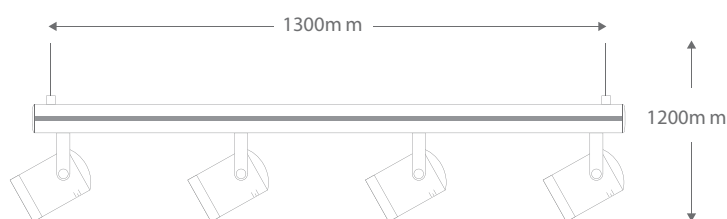

LS-3705/4

Four Light Wire Suspension (Integral Transformer)

Order Code:	16981	Beige	4 x 50W MR16
	16982	Black	4 x 50W MR16
	16983	Chrome	4 x 50W MR16
	16984	Gold	4 x 50W MR16
	16985	Satin Brass	4 x 50W MR16
	16986	Satin Chrome	4 x 50W MR16
	16987	White	4 x 50W MR16

Product Code: **LS-3705/4**

Description: Four Barrel head low voltage spotlights on bar suspended by wire. Adjustable heads. Transformer included and integrated within bar.

Special lengths can be made to order.

Dimensions: Length 1300mm
Height 1200mm

Requires: Lamps.

Domus Lighting

29-31 Richland Street Kingsgrove NSW 2208

Phone: (02) 9554 9600 | Fax: (02) 9554 9433 | Email: sales@domuslighting.com