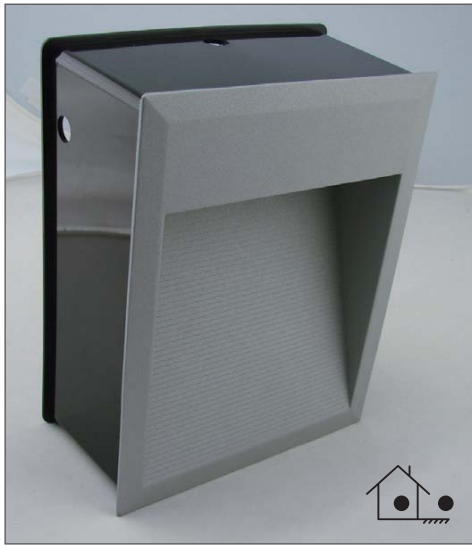

LED516-CW

Order Code: **20745**

Product Code: **LED516-CW**

Colour: **Cool White** 4500K

Description: A smart and contemporary recessed wall light designed for subtle low level floor/path lighting.

Data: Recessed rectangle wall light, cast aluminium front fascia and body, textured silver powder coated, clear diffuser, 27 x 0.08W 5mm LED, 2.2W total output, 65lm output, IP65 rated, mounting clips for plaster board applications or a polycarbonate housing for concrete/brick work, 240V AC input.

Fitting Size: Front face: (L) 180mm x (H) 230mm
 Recessed body: (L) 160mm x (H) 215mm x (D) 76mm

Cutout Size: Plaster board: (L) 160mm x (H) 215mm
 Concrete using housing: (L) 180mm x (H) 225mm

Additional: The above wall light is non dimmable.