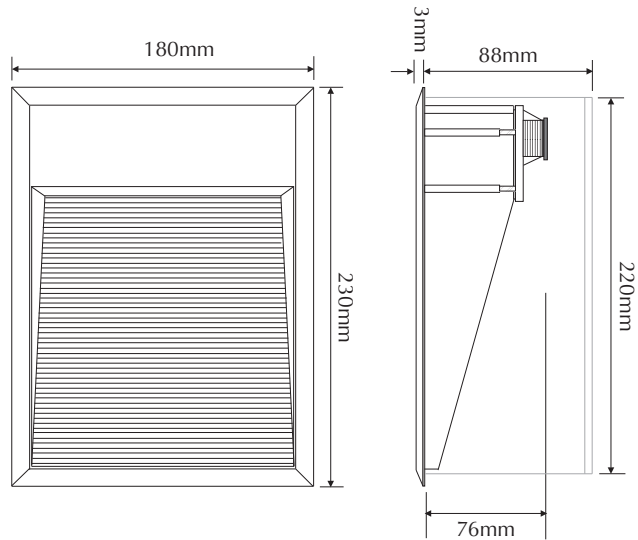

LED516-CW

Order Code: **20745**

Product Code: **LED516-CW**

Colour: **Cool White** 4500K

Description: A smart and contemporary recessed wall light designed for subtle low level floor/path lighting.

Data: Recessed rectangle wall light, cast aluminium front fascia and body, textured silver powder coated, clear diffuser, 27 x 0.08W 5mm LED, 2.2W total output, 65lm output, IP65 rated, mounting clips for plaster board applications or a polycarbonate housing for concrete/brick work, 240V AC input.

Fitting Size: Front face: (L) 180mm x (H) 230mm
 Recessed body: (L) 160mm x (H) 215mm x (D) 76mm

Cutout Size: Plaster board: (L) 160mm x (H) 215mm
 Concrete using housing: (L) 180mm x (H) 225mm

Additional: The above wall light is non dimmable.