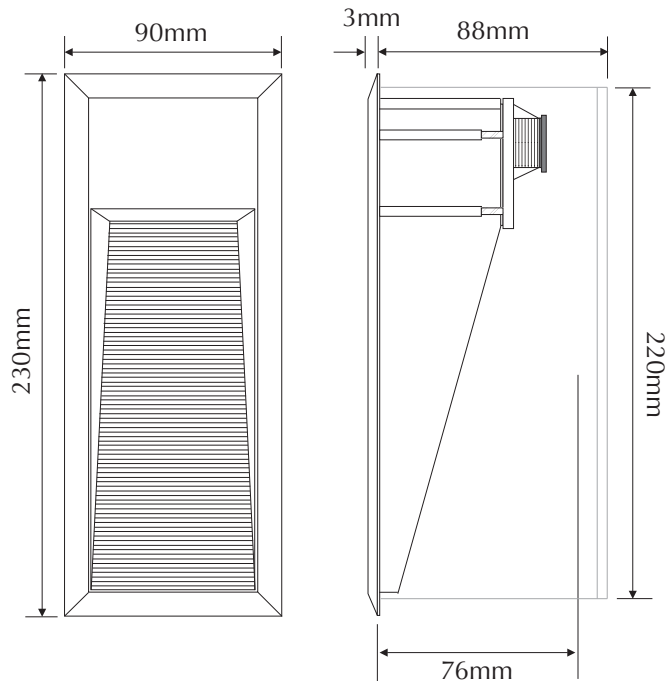

LED515-CW

Order Code: **20742**

Product Code: **LED515-CW**

Colour: **Cool White** 4500K

Description:

A smart and contemporary recessed wall light designed for subtle low level floor/path lighting.

Data: Recessed rectangle wall light, cast aluminium front fascia and body, textured silver powder coated, clear diffuser, 15 x 0.08W 5mm LED, 1.2W total output, 34lm output, IP65 rated, mounting clips for plaster board applications or a polycarbonate housing for concrete/brick work, 240V AC input.

Fitting Size: Front face: (L) 90mm x (H) 230mm
 Recessed body: (L) 73mm x (H) 213mm x (D) 76mm

Cutout Size: Plaster board: (L) 73mm x (H) 213mm
 Concrete using housing: (L) 85mm x (H) 225mm

Additional: The above wall light is non dimmable.