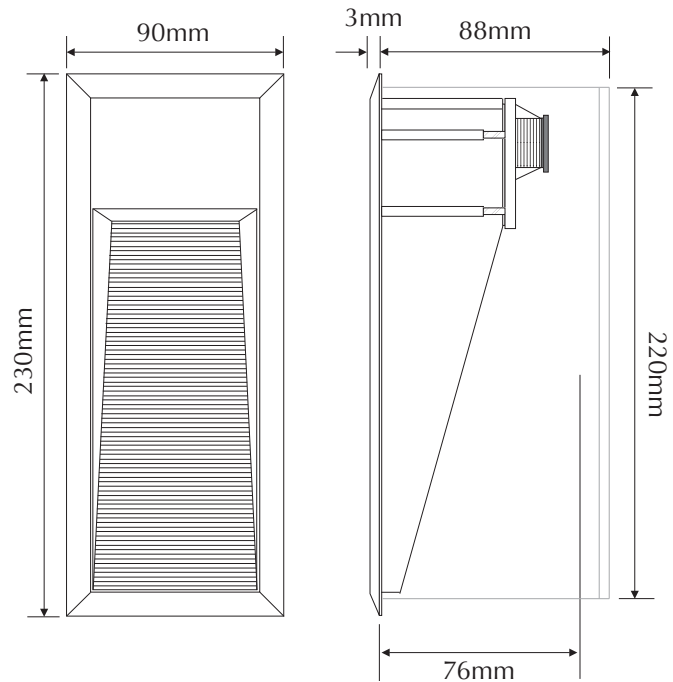

# LED515-B

Order Code: **20740**

Product Code: **LED515-B**

Colour: **Blue**  465nm

Description: A smart and contemporary recessed wall light designed for subtle low level floor/path lighting.

Data: Recessed rectangle wall light, cast aluminium front fascia and body, textured silver powder coated, clear diffuser, 15 x 0.08W 5mm LED, 1.2W total output, 34lm output, IP65 rated, mounting clips for plaster board applications or a polycarbonate housing for concrete/brick work, 240V AC input.

Fitting Size: Front face: (L) 90mm x (H) 230mm  
 Recessed body: (L) 73mm x (H) 213mm x (D) 76mm

Cutout Size: Plaster board: (L) 73mm x (H) 213mm  
 Concrete using housing: (L) 85mm x (H) 225mm

Additional: The above wall light is non dimmable.