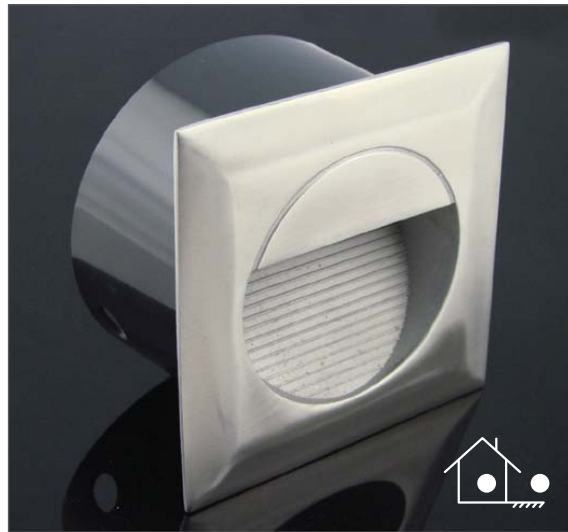

LED502SS-CW

Order Code: **20737**

Product Code: **LED502SS-CW**

Colour: **Cool White** 4500K

Description: A smart and contemporary recessed wall light designed for subtle low level floor/path lighting.

Data: Recessed square wall light, cast 316 stainless steel including body, clear diffuser, 14 x 0.08W 5mm LED, 1.2W total output, 32lm output, IP65 rated, mounting clips for plaster board applications or a polycarbonate housing for concrete/brick work, 12V DC input.

Fitting Size: Front face: (L) 126mm x (H) 126mm
 Recessed body: (Ø) 97mm x (D) 58mm

Cutout Size: Plaster board: (Ø) 100mm
 Concrete using housing: (Ø) 120mm

Additional: The above fitting requires the use of a 12V DC Constant Voltage LED driver located in the power supply section. The above wall light is non dimmable.