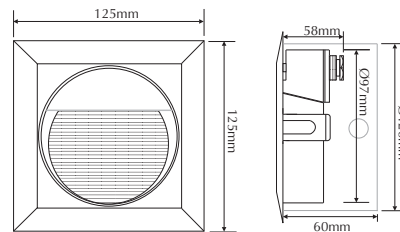

LED502SS-CW

Order Code: **20737**

Product Code: **LED502SS-CW**

Colour: **Cool White** 4500K

Description: A smart and contemporary recessed wall light designed for subtle low level floor/path lighting.

Data: Recessed square wall light, cast 316 stainless steel including body, clear diffuser, 14 x 0.08W 5mm LED, 1.2W total output, 32lm output, IP65 rated, mounting clips for plaster board applications or a polycarbonate housing for concrete/brick work, 12V DC input.

Fitting Size: Front face: (L) 126mm x (H) 126mm
 Recessed body: (Ø) 97mm x (D) 58mm

Cutout Size: Plaster board: (Ø) 100mm
 Concrete using housing: (Ø) 120mm

Additional: The above fitting requires the use of a 12V DC Constant Voltage LED driver located in the power supply section. The above wall light is non dimmable.