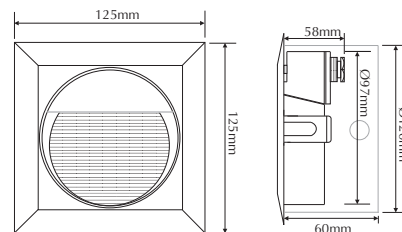

# LED502-CW

Order Code: **20735**

Product Code: **LED502-CW**

Colour: **Cool White**  4500K

Description: A smart and contemporary recessed wall light designed for subtle low level floor/path lighting.

Data: Recessed square wall light, cast aluminium front fascia and body, textured silver powder coated, clear diffuser, 14 x 0.08W 5mm LED, 1.2W total output, 32lm output, IP65 rated, mounting clips for plaster board applications or a polycarbonate housing for concrete/brick work, 240V AC input.

Fitting Size: Front face: (L) 126mm x (H) 126mm  
Recessed body: (Ø) 97mm x (D) 58mm

Cutout Size: Plaster board: (Ø) 100mm  
Concrete using housing: (Ø) 120mm

Additional: The above wall light is non dimmable.