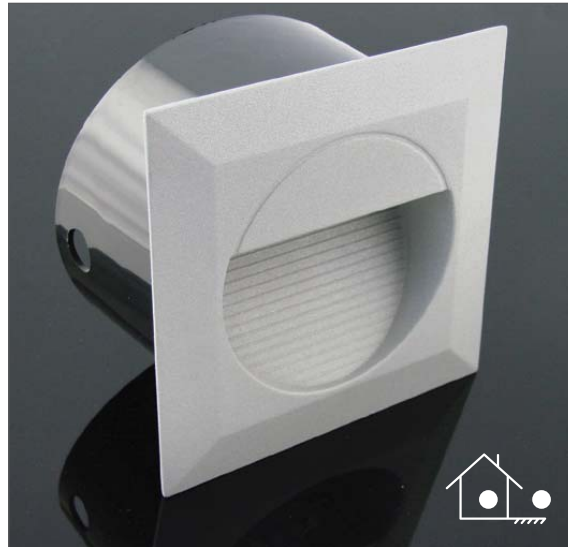

# LED502-CW

Order Code: **20735**

Product Code: **LED502-CW**

Colour: **Cool White**  4500K

Description: A smart and contemporary recessed wall light designed for subtle low level floor/path lighting.

Data: Recessed square wall light, cast aluminium front fascia and body, textured silver powder coated, clear diffuser, 14 x 0.08W 5mm LED, 1.2W total output, 32lm output, IP65 rated, mounting clips for plaster board applications or a polycarbonate housing for concrete/brick work, 240V AC input.

Fitting Size: Front face: (L) 126mm x (H) 126mm  
Recessed body: (Ø) 97mm x (D) 58mm

Cutout Size: Plaster board: (Ø) 100mm  
Concrete using housing: (Ø) 120mm

Additional: The above wall light is non dimmable.