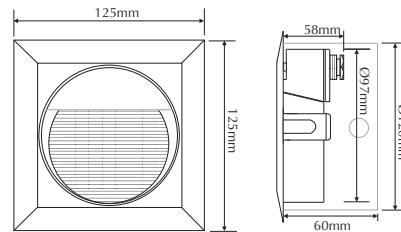

LED502-B

Order Code: **20733**

Product Code: **LED502-B**

Colour: **Blue**  465nm

Description: A smart and contemporary recessed wall light designed for subtle low level floor/path lighting.

Data: Recessed square wall light, cast aluminium front fascia and body, textured silver powder coated, clear diffuser, 14 x 0.08W 5mm LED, 1.2W total output, 32lm output, IP65 rated, mounting clips for plaster board applications or a polycarbonate housing for concrete/brick work, 240V AC input.

Fitting Size: Front face: (L) 126mm x (H) 126mm
Recessed body: (Ø) 97mm x (D) 58mm

Cutout Size: Plaster board: (Ø) 100mm
Concrete using housing: (Ø) 120mm

Additional: The above wall light is non dimmable.