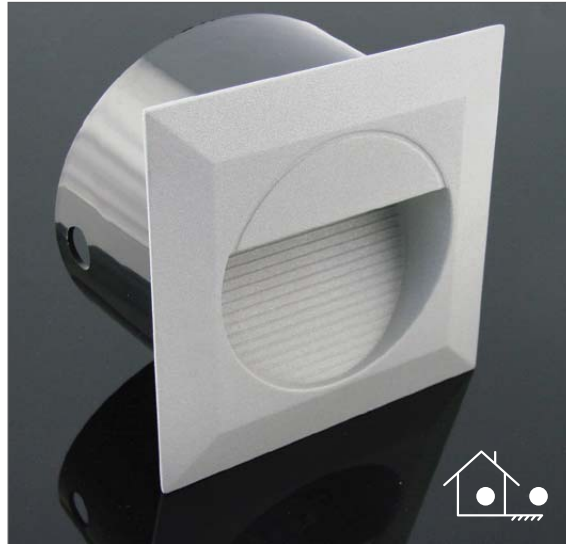

LED502-B

Order Code: **20733**

Product Code: **LED502-B**

Colour: **Blue**  465nm

Description: A smart and contemporary recessed wall light designed for subtle low level floor/path lighting.

Data: Recessed square wall light, cast aluminium front fascia and body, textured silver powder coated, clear diffuser, 14 x 0.08W 5mm LED, 1.2W total output, 32lm output, IP65 rated, mounting clips for plaster board applications or a polycarbonate housing for concrete/brick work, 240V AC input.

Fitting Size: Front face: (L) 126mm x (H) 126mm
Recessed body: (Ø) 97mm x (D) 58mm

Cutout Size: Plaster board: (Ø) 100mm
Concrete using housing: (Ø) 120mm

Additional: The above wall light is non dimmable.