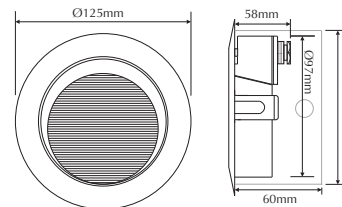

LED501SS-CW

Order Code: **20736**
 Product Code: **LED501SS-CW**
 Colour: **Cool White** 4500K

Description: A smart and contemporary recessed wall light designed for subtle low level floor/path lighting.

Data: Recessed round wall light, cast 316 stainless steel including body, clear diffuser, 14 x 0.08W 5mm LED, 1.2W total output, 32lm output, IP65 rated, mounting clips for plaster board applications or a polycarbonate housing for concrete/brick work, 12V DC input.

Fitting Size: Front face: (Ø) 126mm
 Recessed body: (Ø) 97mm x (D) 58mm

Cutout Size: Plaster board: (Ø) 100mm
 Concrete using housing: (Ø) 120mm

Additional: The above fitting requires the use of a 12V DC Constant Voltage LED driver located in the power supply section. The above wall light is non dimmable