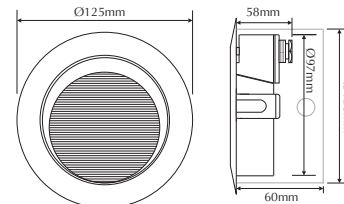

# LED501-CW

Order Code: **20732**  
 Product Code: **LED501-CW**  
 Colour: **Cool White**  4500K

Description: A smart and contemporary recessed wall light designed for subtle low level floor/path lighting.

Data: Recessed round wall light, cast aluminium front fascia and body, textured silver powder coated, clear diffuser, 14 x 0.08W 5mm LED, 1.2W total output, 32lm output, IP65 rated, mounting clips for plaster board applications or a polycarbonate housing for concrete/brick work, 240V AC input.

Fitting Size: Front face: (Ø) 126mm  
 Recessed body: (Ø) 97mm x (D) 58mm

Cutout Size: Plaster board: (Ø) 100mm  
 Concrete using housing: (Ø) 120mm

Additional: The above wall light is non dimmable.

**Domus Lighting**