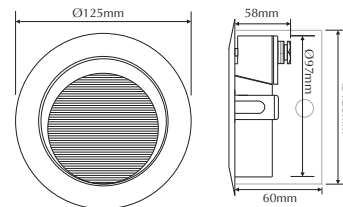

# LED501-B

Order Code: **20730**

Product Code: **LED501-B**

Colour: **Blue**  465

Description: A smart and contemporary recessed wall light designed for subtle low level floor/path lighting.

Data: Recessed round wall light, cast aluminium front fascia and body, textured silver powder coated, clear diffuser, 14 x 0.08W 5mm LED, 1.2W total output, 32lm output, IP65 rated, mounting clips for plaster board applications or a polycarbonate housing for concrete/brick work, 240V AC input.

Fitting Size: Front face: (Ø) 126mm  
Recessed body: (Ø) 97mm x (D) 58mm

Cutout Size: Plaster board: (Ø) 100mm  
Concrete using housing: (Ø) 120mm

Additional: The above wall light is non dimmable.

**Domus Lighting**