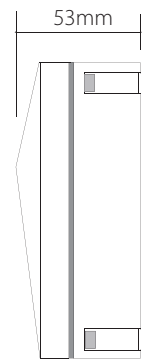

# EV-IXIS-SM-R-W

Order Code: 19469

Product Code: EV-IXIS-SM-R-W

Description: A surface mounted round wall or step light for interior or exterior applications. Simple, yet elegant in design.

Data: Die cast aluminium body, special metalware treatment (Chromate), custom silver colour polyester powder coated finish, 2 x 1W Cree LED lamps, white colour 6000K, 220lm output, CRI 85%, 25° down beam angle, built-in LED driver (BID). IP54 rating, surface mounting plate, 240VAC input voltage.

Fitting Size: (Ø) 138mm x (D) 53mm

Additional: The above wall light is non dimmable.

**Domus Lighting**

29-31 Richland Street Kingsgrove NSW 2208

Phone: (02) 9554 9600 | Fax: (02) 9554 9433 | Email: sales@domuslighting.com