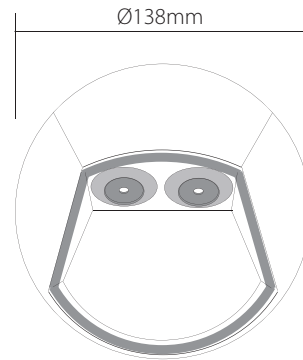

# EV-IXIS-SM-R-W

Order Code: 19469

Product Code: EV-IXIS-SM-R-W

Description: A surface mounted round wall or step light for interior or exterior applications. Simple, yet elegant in design.

Data: Die cast aluminium body, special metalware treatment (Chromate), custom silver colour polyester powder coated finish, 2 x 1W Cree LED lamps, white colour 6000K, 220lm output, CRI 85%, 25° down beam angle, built-in LED driver (BID). IP54 rating, surface mounting plate, 240VAC input voltage.

Fitting Size: (Ø) 138mm x (D) 53mm

Additional: The above wall light is non dimmable.

**Domus Lighting**

29-31 Richland Street Kingsgrove NSW 2208

Phone: (02) 9554 9600 | Fax: (02) 9554 9433 | Email: sales@domuslighting.com