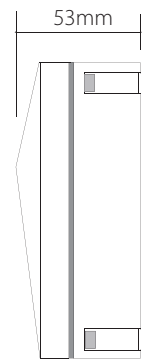

EV-IXIS-SM-R-WW

Order Code: 19468

Product Code: EV-IXIS-SM-R-WW

Description: A surface mounted round wall or step light for interior or exterior applications. Simple, yet elegant in design.

Data: Die cast aluminium body, special metalware treatment (Chromate), custom silver colour polyester powder coated finish, 2 x 1W Cree LED lamps, white colour 3000K, 160lm output, CRI 85%, 25° down beam angle, built-in LED driver (BID). IP54 rating, surface mounting plate, 240VAC input voltage.

Fitting Size: (Ø) 138mm x (D) 53mm

Additional: The above wall light is non dimmable.

Domus Lighting

29-31 Richland Street Kingsgrove NSW 2208

Phone: (02) 9554 9600 | Fax: (02) 9554 9433 | Email: sales@domuslighting.com