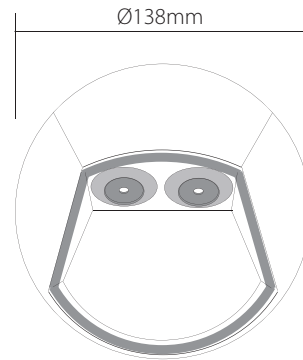

EV-IXIS-SM-R-WW

Order Code: 19468

Product Code: EV-IXIS-SM-R-WW

Description: A surface mounted round wall or step light for interior or exterior applications. Simple, yet elegant in design.

Data: Die cast aluminium body, special metalware treatment (Chromate), custom silver colour polyester powder coated finish, 2 x 1W Cree LED lamps, white colour 3000K, 160lm output, CRI 85%, 25° down beam angle, built-in LED driver (BID). IP54 rating, surface mounting plate, 240VAC input voltage.

Fitting Size: (Ø) 138mm x (D) 53mm

Additional: The above wall light is non dimmable.

Domus Lighting

29-31 Richland Street Kingsgrove NSW 2208

Phone: (02) 9554 9600 | Fax: (02) 9554 9433 | Email: sales@domuslighting.com