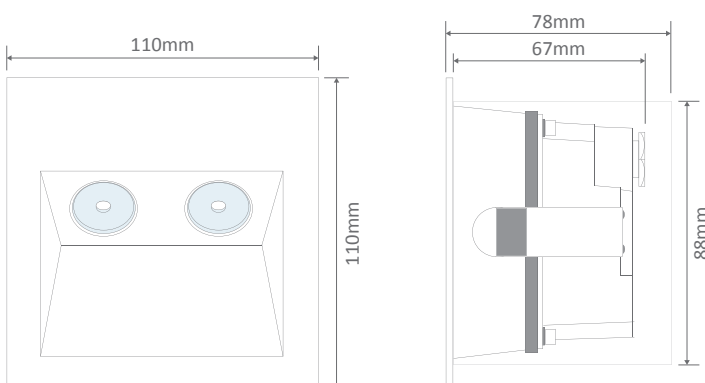

Input Voltage:	240V AC
Power (W):	2X1W
IP rating (IP):	65
Lumens (lm):	Warm White 3000K - 160lm White 5000K - 220lm
LED type:	Cree
CCT:	3000K - 5000K
CRI:	≥80
Dimmable:	No
Lifespan (hrs):	50,000hrs
Cutout using poly housing:	(w)96mm x (L)96mm x (D)77mm

Diagrams / Additional

Product code: IXIS-REC-SLR-WW
Order code: 19466
Colour: Silver - Warm White 3000K

Product code: IXIS-REC-SLR-W
Order code: 19467
Colour: Silver - White 5000K